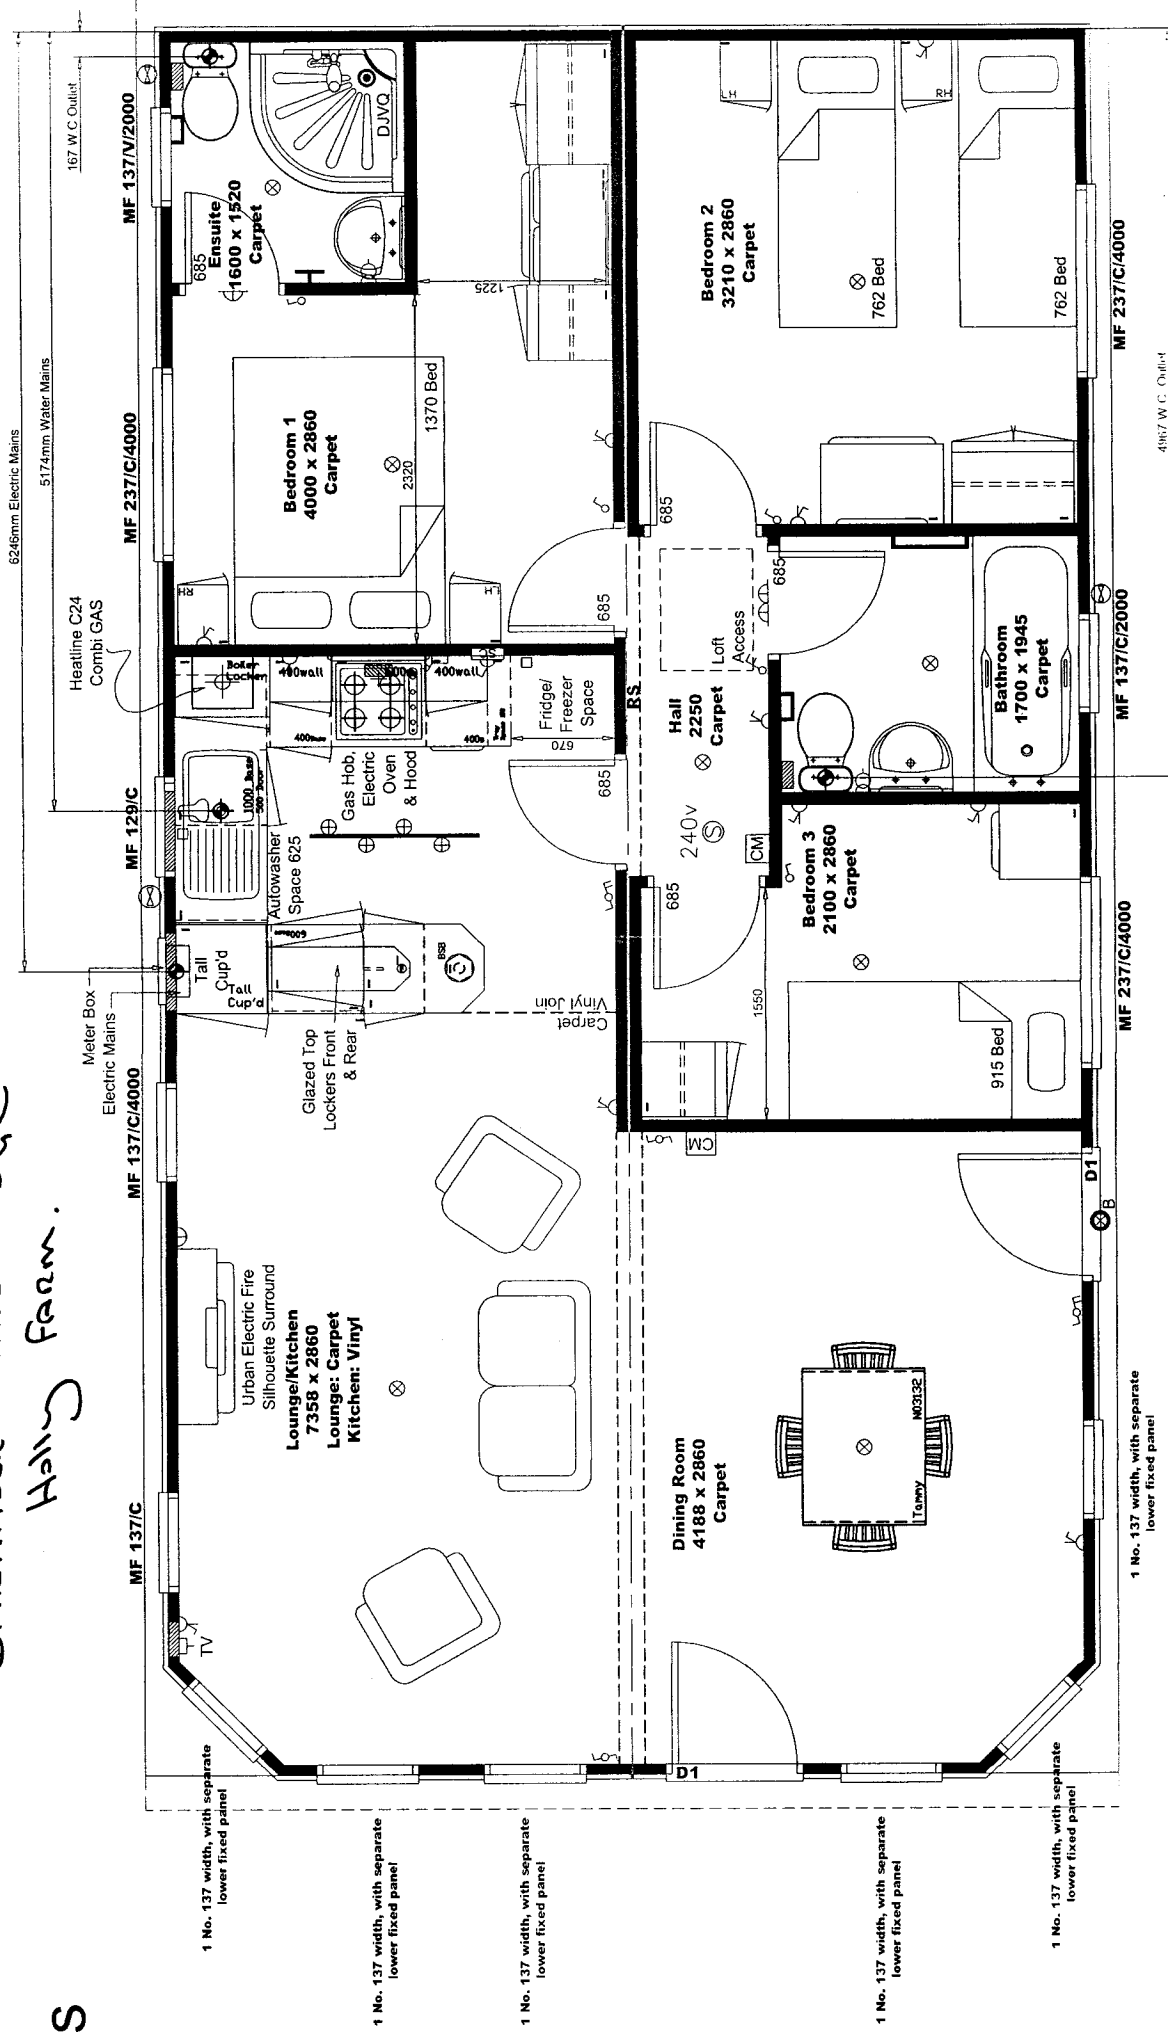

Front Elevation

Scale 1:150

Side Elevation
(Bedroom End)

Back Elevation

Side Elevation
(Lounge End)

*DARTMOUTH VIEW LODGE
Hally Farm.*

1 No. 137 width, with separate lower fixed panel

1 No. 137 width, with separate lower fixed panel

1 No. 137 width, with separate lower fixed panel

1 No. 137 width, with separate lower fixed panel

1 No. 137 width, with separate lower fixed panel

1 No. 137 width, with separate lower fixed panel